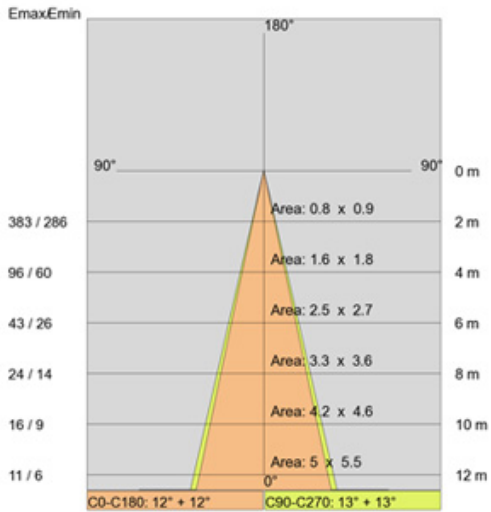

OLODUM ROUND RECESSED

E10I0071-

PROJECT	
TYPE	
SPECIFIER	
QUANTITY	
DATE	

E