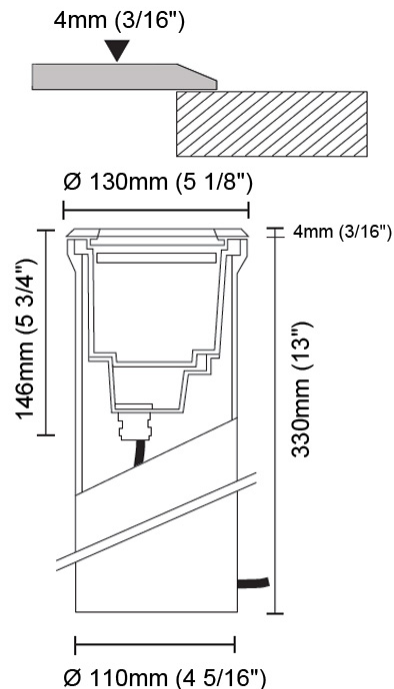

GENERAL

Series: Olodum
Subseries: Olodum Round
Brand: Side
Division: Exterior
Mounting Type: Recessed
Mounting Location: In-Ground
Subcategory: Uplight

PHYSICAL

Shape: Round
Diameter (mm): 130
Diameter (in): 5 1/8
Height (mm): 146
Height (in): 5 3/4
Light Distribution: Adjustable / Direct
Weight (kg): 1.9
Weight (lbs): 4.19
Diffuser: Clear tempered glass
Gasket: Silicon rubber
Fixture Finish: SSS
Fixture Material: Aluminum Die Cast

ELECTRICAL

Lamp Type: LED (Zhaga Standard)
Input Wattage (W): 6.8
Total Output Wattage (W): 5.8
Dimming: 0-10V Dimming / Phase Dimming (120Vac Only)
Driver Included: No
Driver Location: Remote
Driver Type: Constant Current - Universal
Input Voltage (V): 120 - 277
Constant Current (MA): 203
Upon Request: (Not included - see components [IP65 or higher enclosure to be supplied by others]) 0-10Vdc dimming / Phase dimming @120Vac only / 277Vac

LED

Color Temperature (°K): 3000 / 4000
Max. Delivered Lumen (lm): 814.5 / 868.8
Nominal Lumen (lm): 1050 / 1120
CRI: >80 CRI
Lamp Life (hrs): 50000

OPTICAL

Reflector: Metallized polycarbonate
Optic: 15 / 30 / 45
Adjustability: Rotational 350°; Tilt ±15°

RATINGS AND CERTIFICATIONS

Certified By: Certified for North American Standards
IP rating: IP67
IK Rating: IK10

1.9kg / 4.19lbs